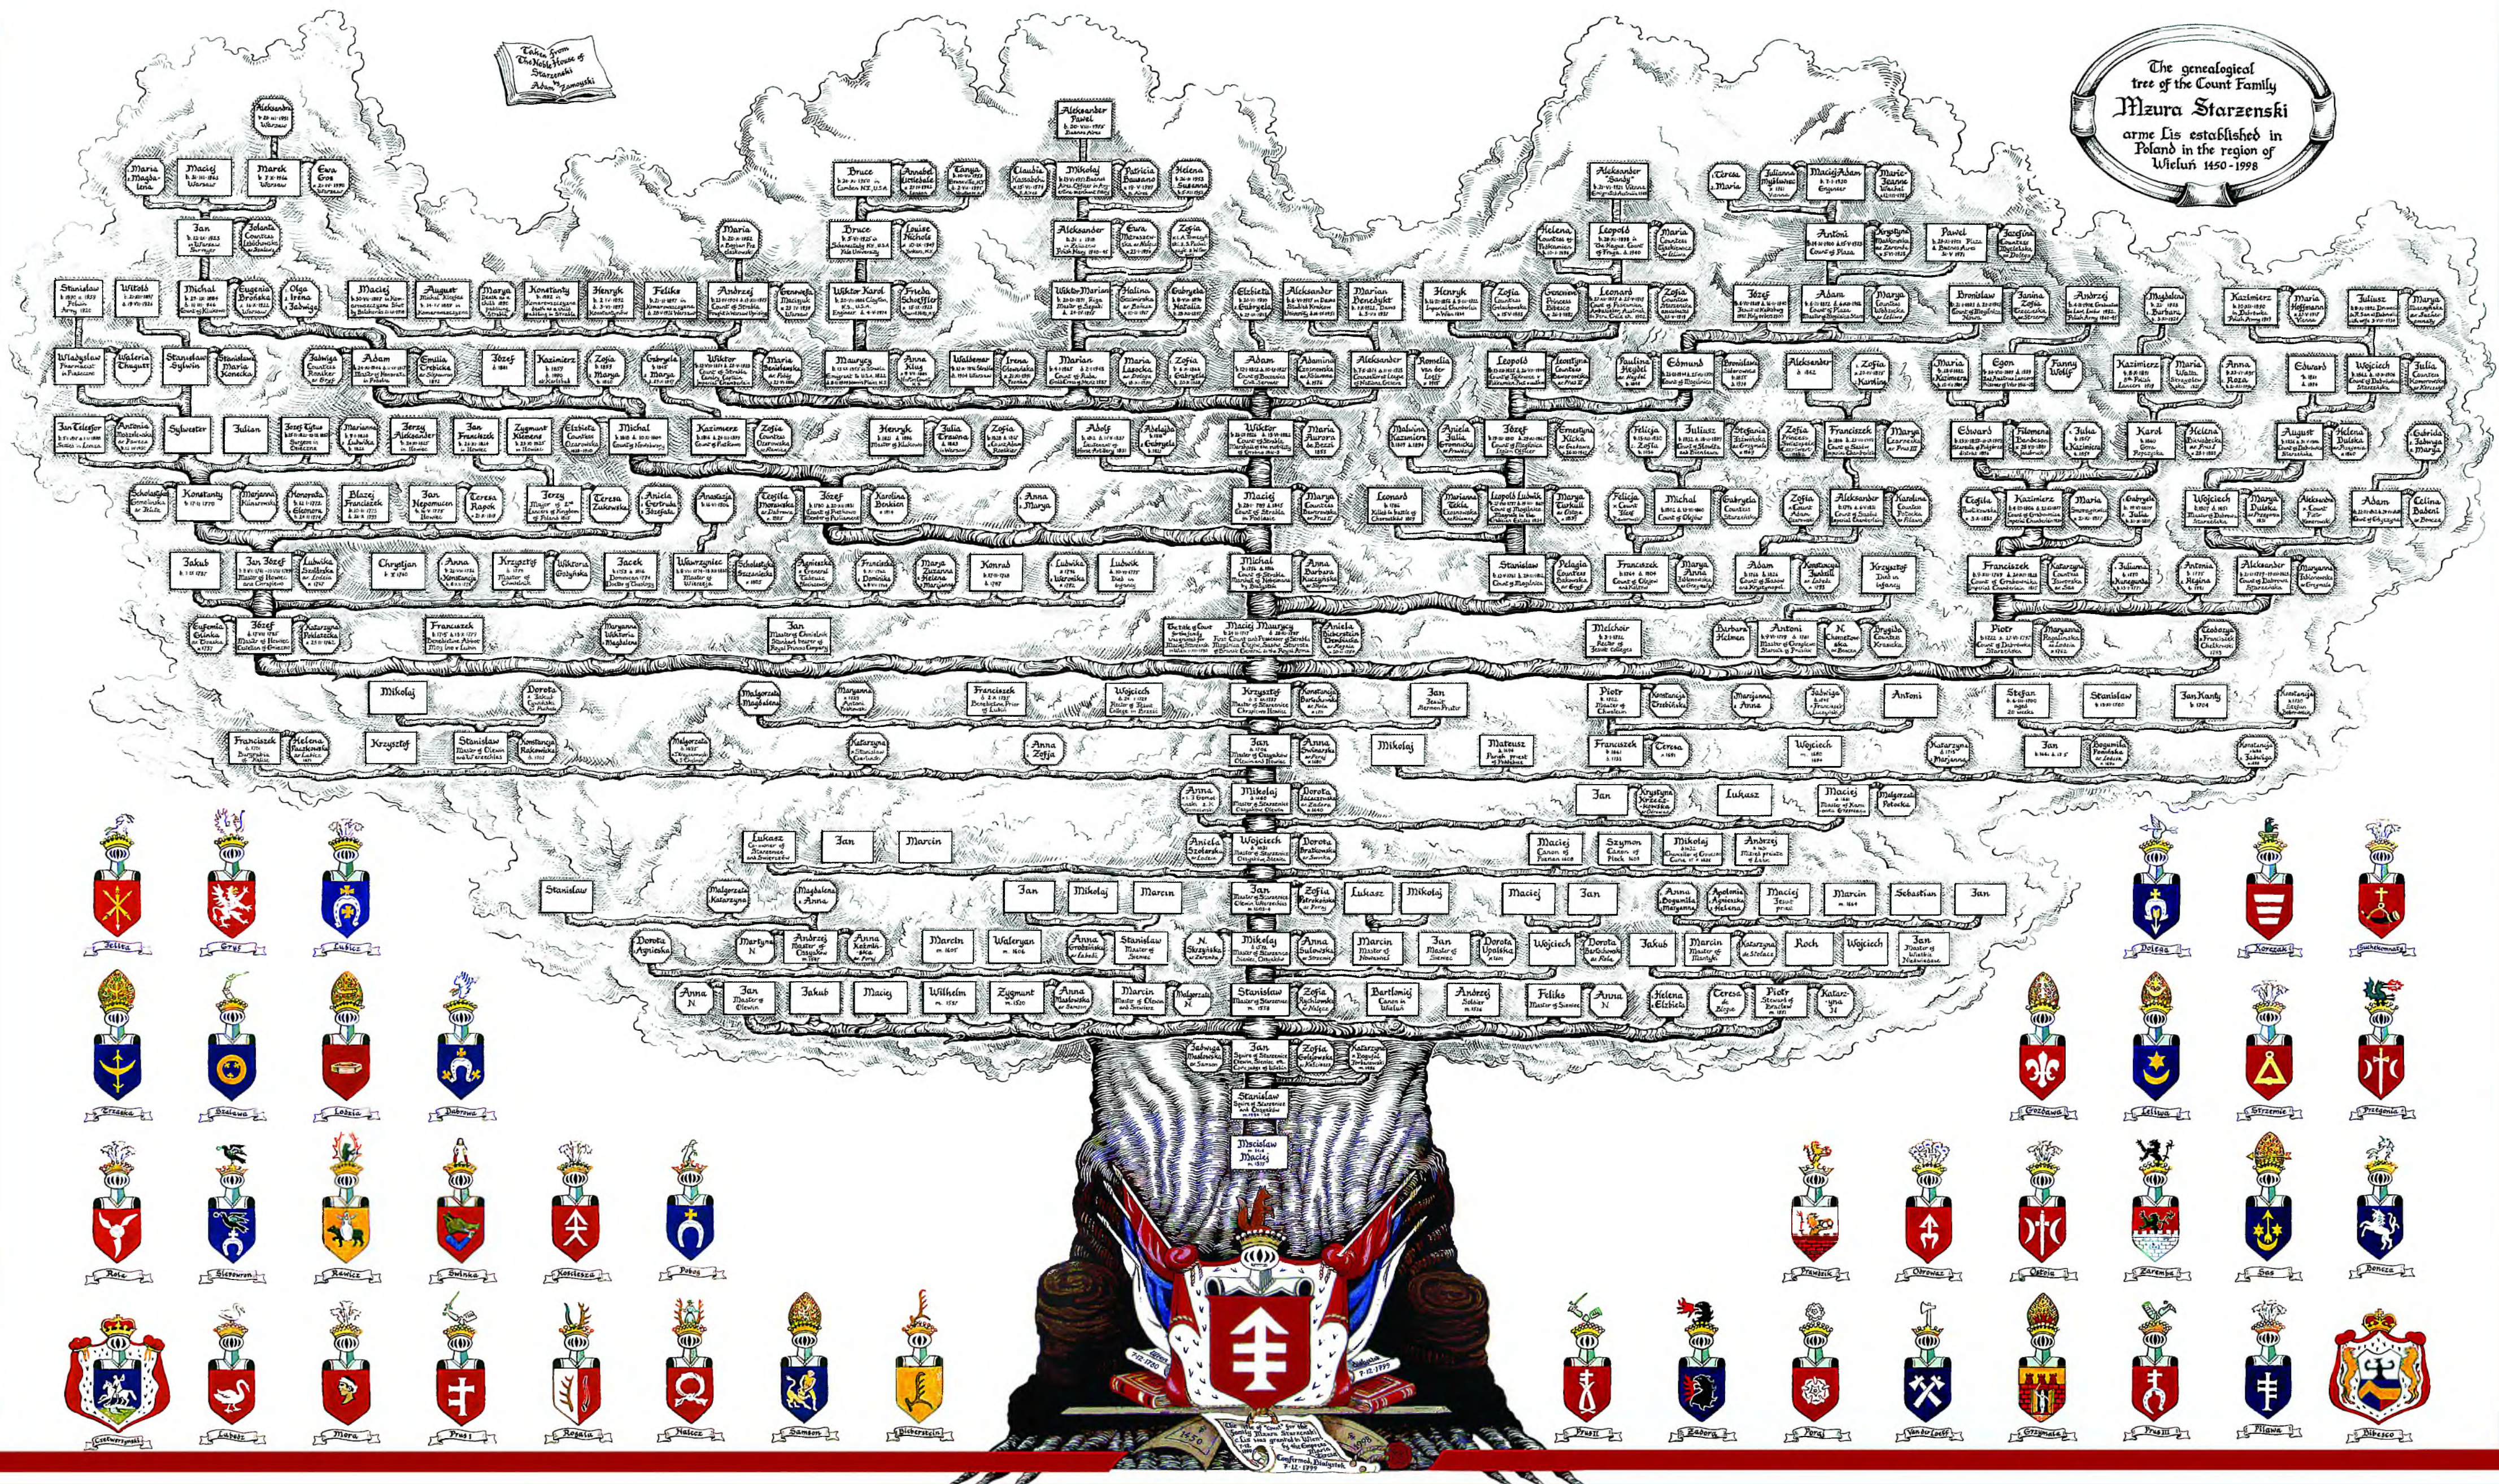

The genealogical tree of the Count Family Maura Starzenski arme Lis established in Poland in the region of Wieluń 1450-1998

Small text at the bottom center of the page, possibly a date or reference number.