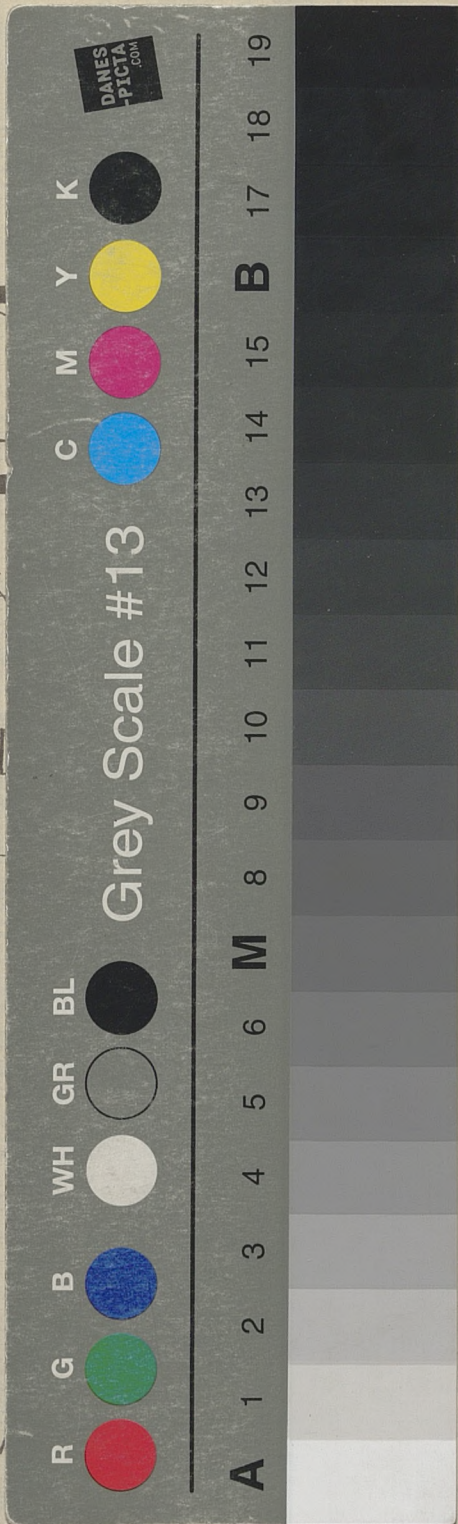

CE

pour le

piano-Forte

par

NS

RACOV